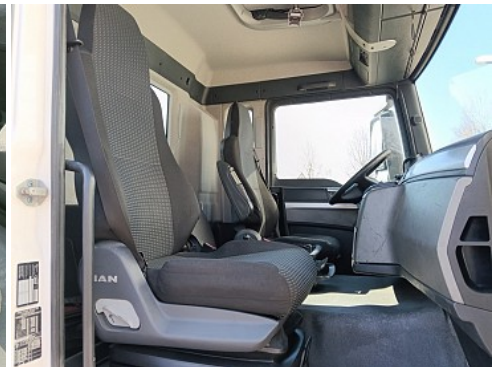

HIAB 166 E-2 HDUO

m	2.5	4.5	6.3	8.2
ADC kg	6500	3700	2600	2000
kg	6200	3500	2500	1900