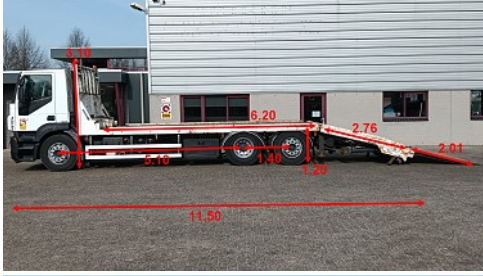

TOP TRUCKS.NL

SPECIALIZED IN USED TRUCKS