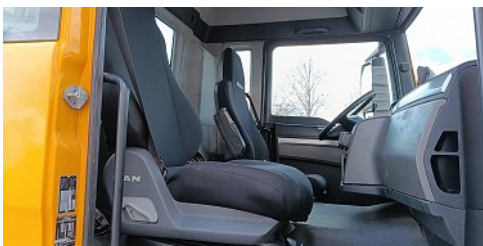

TOP TRUCKS.NL

SPECIALIZED IN USED TRUCKS