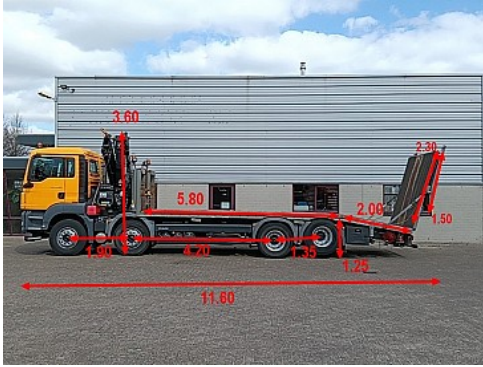

TOP TRUCKS.NL

SPECIALIZED IN USED TRUCKS