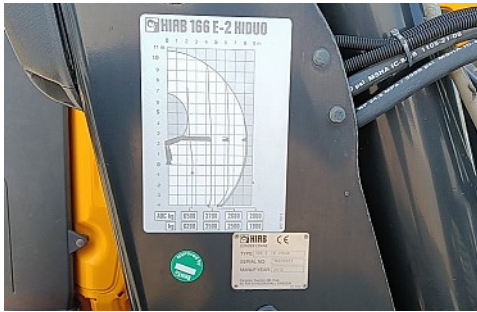

TOP TRUCKS.NL

SPECIALIZED IN USED TRUCKS