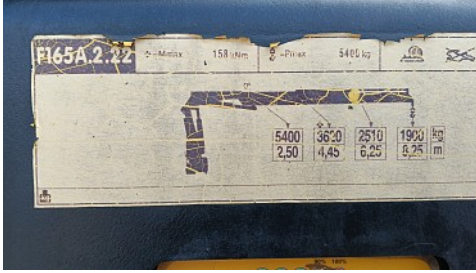

TOP TRUCKS.NL

SPECIALIZED IN USED TRUCKS