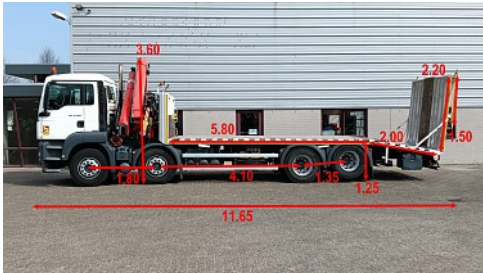

TOP TRUCKS.NL

SPECIALIZED IN USED TRUCKS