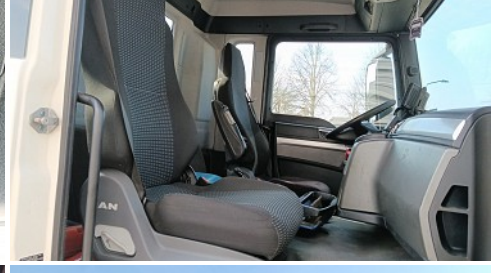

TOP TRUCKS.NL

SPECIALIZED IN USED TRUCKS