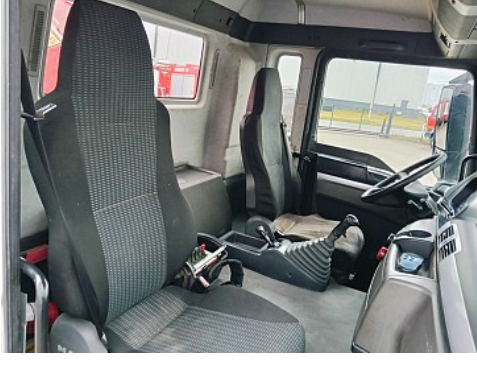

TOP TRUCKS.NL

SPECIALIZED IN USED TRUCKS