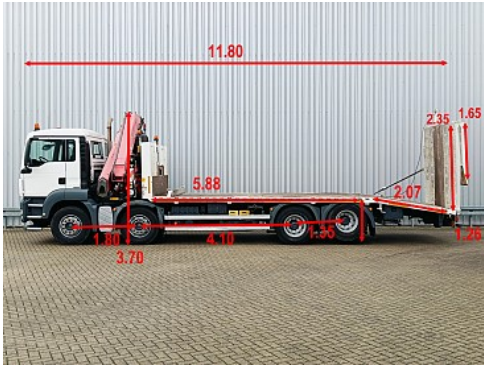

TOP TRUCKS.NL

SPECIALIZED IN USED TRUCKS