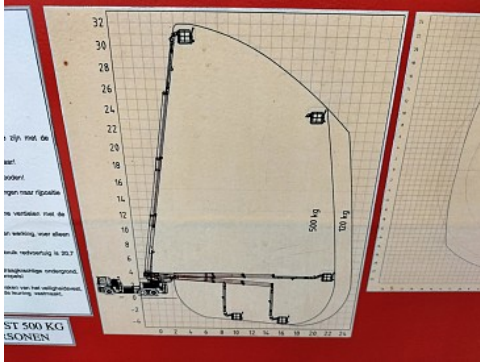

TOP TRUCKS.NL

SPECIALIZED IN USED TRUCKS