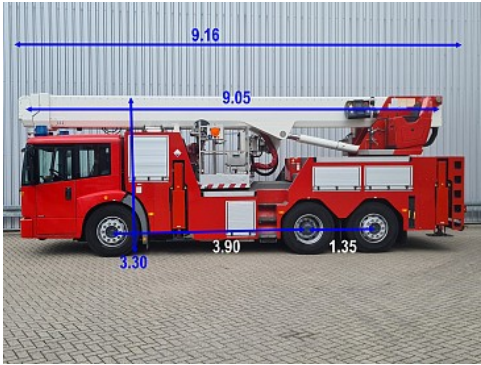

TOP TRUCKS.NL

SPECIALIZED IN USED TRUCKS