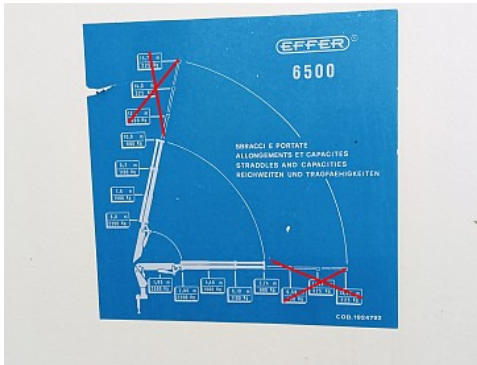

TOP TRUCKS.NL

SPECIALIZED IN USED TRUCKS