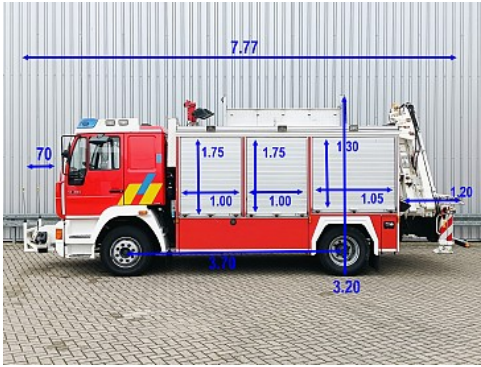

TOP TRUCKS.NL

SPECIALIZED IN USED TRUCKS