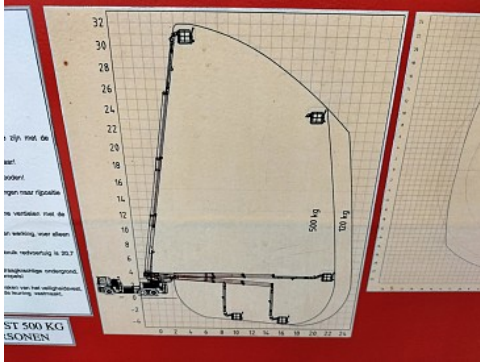

Specifications

General

Mileage:	80.171 km
Number of gears:	5
Number of seats:	2
The number of wheels:	6
Transmission:	Continu variabele transmissie
Number of keys:	2

Dimensions total

Length:	916 cm
Width:	253 cm
Height:	330 cm

Weight

GVW:	27.000 kg
Mass empty:	19.915 kg
Load capacity:	7.085 kg
Maximum mass assembly:	36.000 kg

Structure

Length:	905 cm
---------	--------

Accessories

1 tank ABS Rear view camera Ad blue Air conditioning Cruise control Electric windows Electric mirrors Front view camera Engine brake PTO Radio Work lamp (s) Rotating beacon (s) ,

TOP TRUCKS.NL

SPECIALIZED IN USED TRUCKS

		HILTON ENGINEERING BV		MAASTRICHT (NL)			
TYPE	3201						
FABRIEKSNUMMER	ZJ 24823						
BOUWJAAR	2016						
MASSA LEDIG VOERTUIG	20360	KG					
LAADVERMOGEN	500	KG	(8)	PERSONEN +	60	KG	UITRUSTING
MAXIMALE MANUELE KRACHT	400	N					
MAXIMALE WINDSNELHEID	20,7	M/S					
MAXIMALE SCHEEFSTAND	7	°					