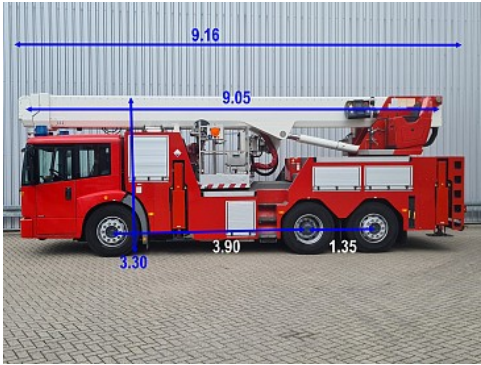

Mercedes-Benz Econic 2633

6x2 - 34 mtr. Hilton Work Platform, Ladder Sprayer, Spray Monitor - Fire Brigade

Price **On request**

Reference	TT 4767
Brand	Mercedes-Benz
Model	Econic 2633
Date registration	15-02-2011
Chassis number	WDB9576611V224039
Mileage	80.171 km
Power	330 pk
Emmissionclass	Euro 5
Configuration	6x2
Wheelbase	526 cm

Specifications

General

Mileage:	80.171 km
Number of gears:	5
Number of seats:	2
The number of wheels:	6
Transmission:	Continu variabele transmissie
Number of keys:	2

Dimensions total

Length:	916 cm
Width:	253 cm
Height:	330 cm

Weight

GVW:	27.000 kg
Mass empty:	19.915 kg
Load capacity:	7.085 kg
Maximum mass assembly:	36.000 kg

Structure

Length:	905 cm
---------	--------

Accessories

1 tank ABS Rear view camera Ad blue Air conditioning Cruise control Electric windows Electric mirrors Front view camera Engine brake PTO Radio Work lamp (s) Rotating beacon (s) ,

TOP TRUCKS.NL

SPECIALIZED IN USED TRUCKS

		HILTON ENGINEERING BV		MAASTRICHT (NL)			
TYPE	3201						
FABRIEKSNUMMER	ZJ 24823						
BOUWJAAR	2016						
MASSA LEDIG VOERTUIG	20360	KG					
LAADVERMOGEN	500	KG	(8)	PERSONEN +	60	KG	UITRUSTING
MAXIMALE MANUELE KRACHT	400	N					
MAXIMALE WINDSNELHEID	20,7	M/S					
MAXIMALE SCHEEFSTAND	7	°					