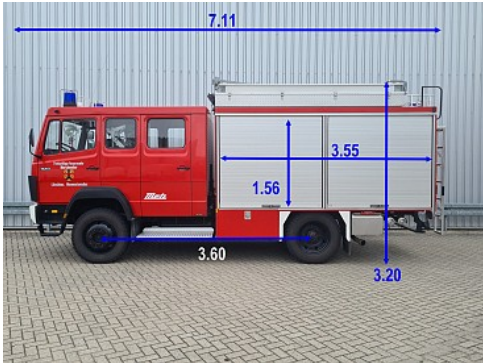

TOP TRUCKS.NL

SPECIALIZED IN USED TRUCKS