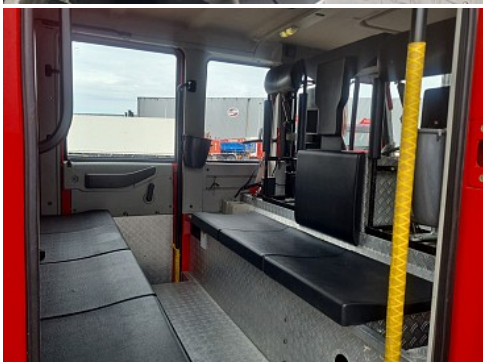

TOP TRUCKS.NL

SPECIALIZED IN USED TRUCKS