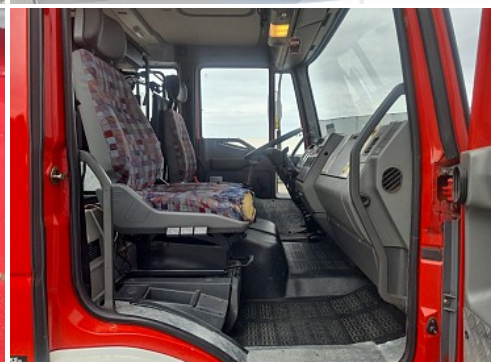

TOP TRUCKS.NL

SPECIALIZED IN USED TRUCKS