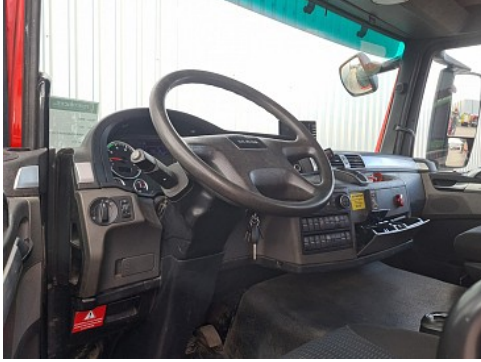

TOP TRUCKS.NL

SPECIALIZED IN USED TRUCKS