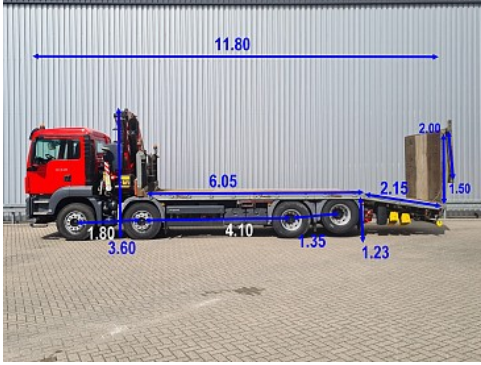

TOP TRUCKS.NL

SPECIALIZED IN USED TRUCKS