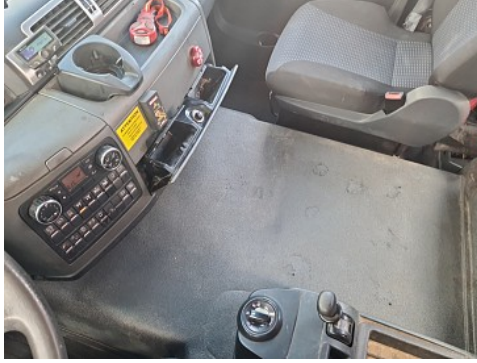

TOP TRUCKS.NL

SPECIALIZED IN USED TRUCKS