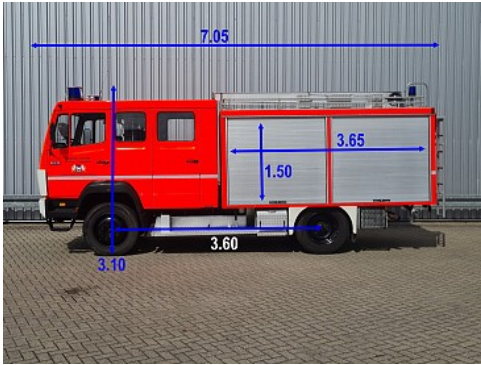

TOP TRUCKS.NL

SPECIALIZED IN USED TRUCKS