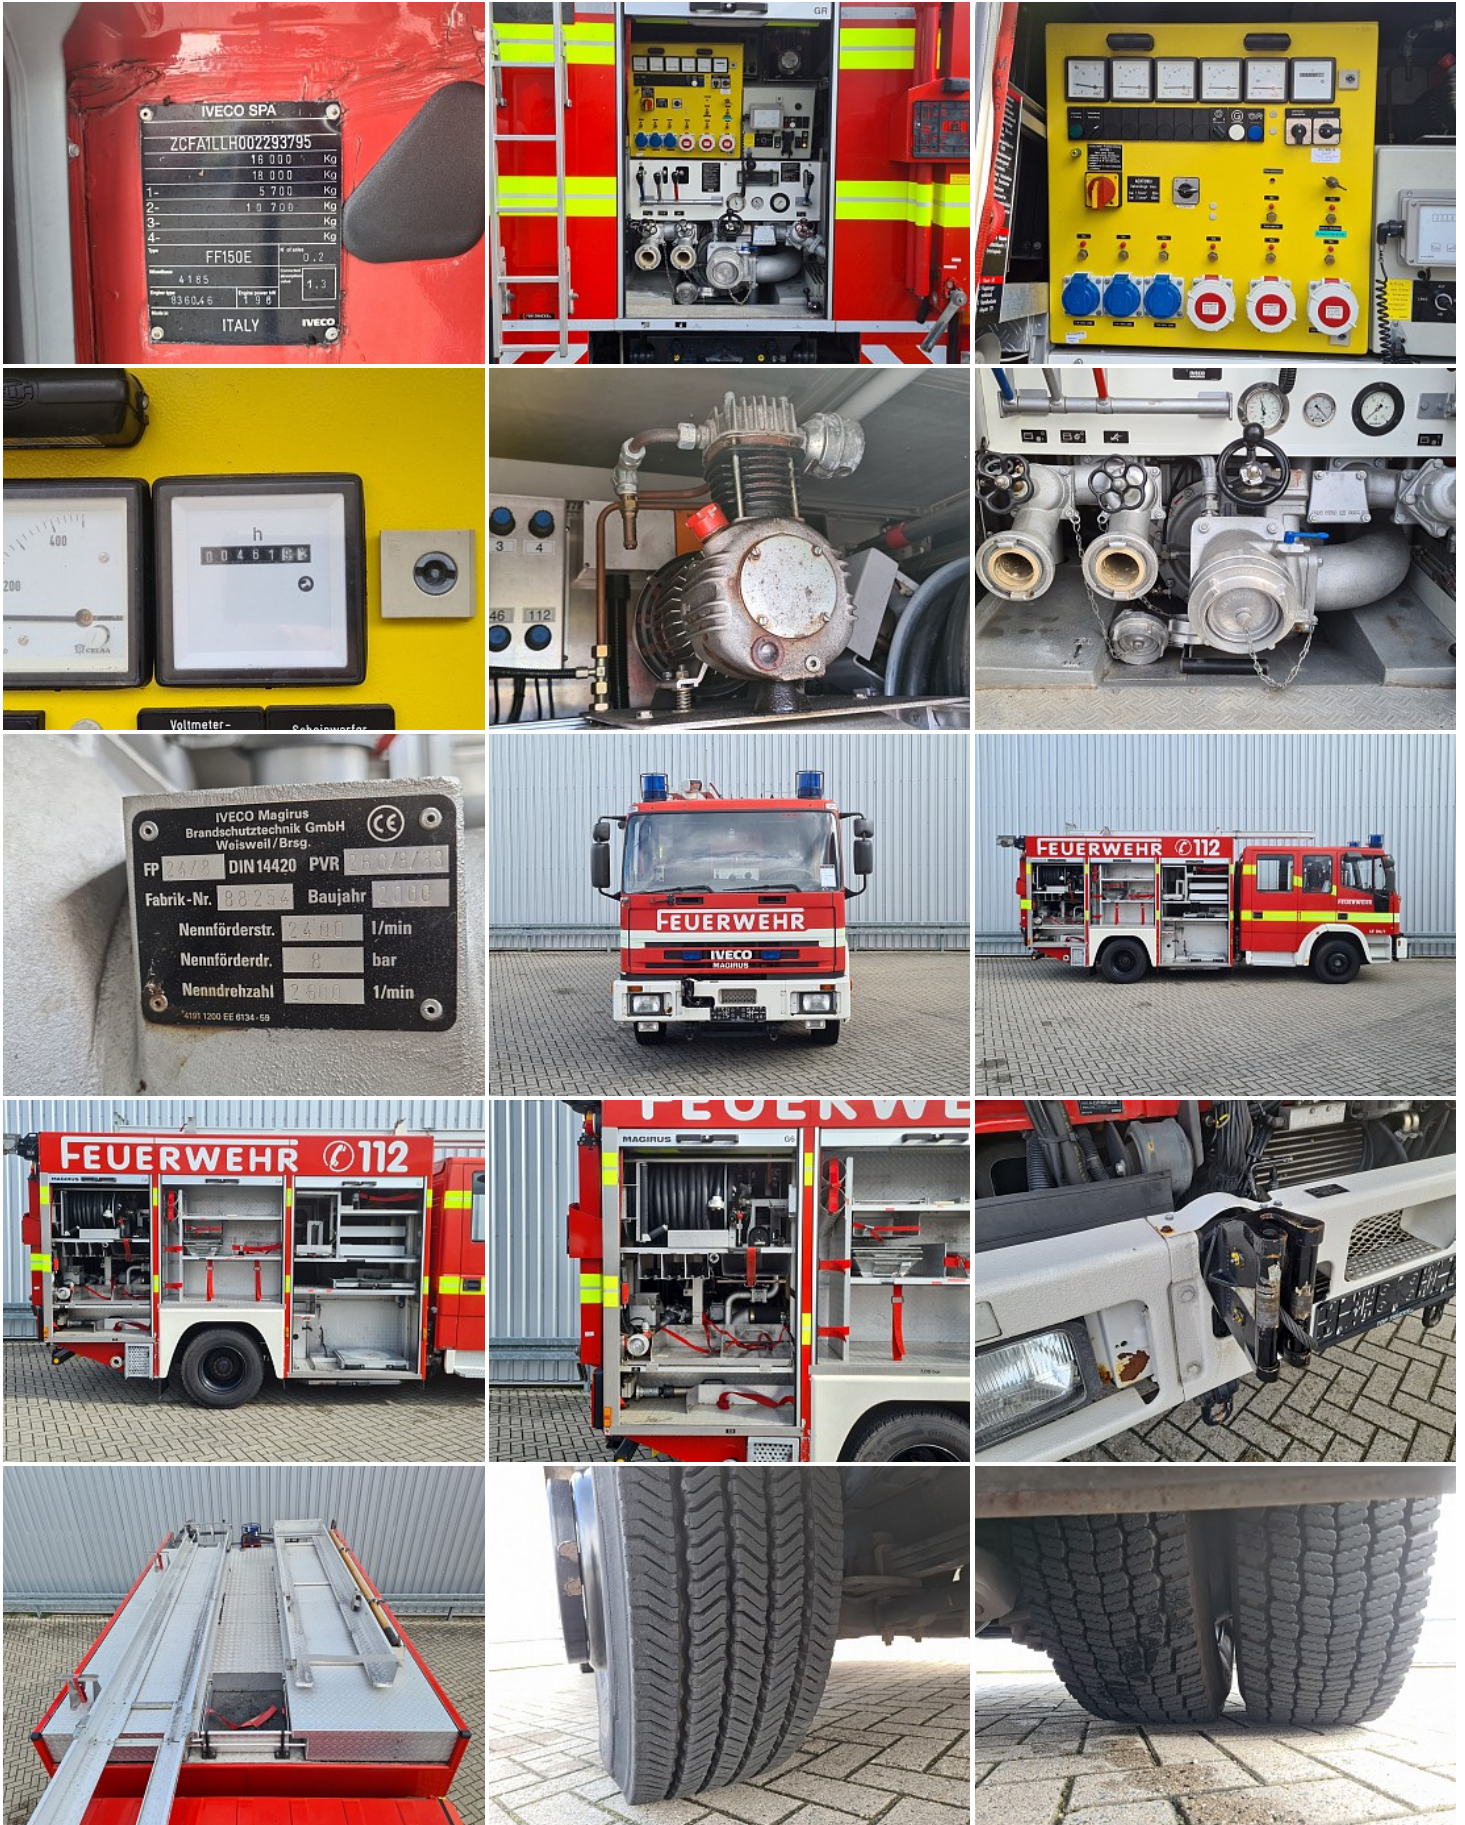

TOP TRUCKS.NL

SPECIALIZED IN USED TRUCKS

IVECO SPA
ZCFA1LLH002293795
18 000 Kg
18 000 Kg
1- 5 700 Kg
2- 1 0 7 0 0 Kg
3- Kg
4- Kg
FF150E
4 1 8 5
3 3 6 0,4 6
1 9 6
IVECO
ITALY

IVECO Magirus
Brandschutztechnik GmbH
Weisweil / Brsg.
FP 112 DIN 14420 PVR 250/4/13
Fabrik-Nr. 88254 Baujahr 2000
Nennförderstr. 2400 l/min
Nennförderdr. 8 bar
Nenn Drehzahl 2800 1/min
4101 1200 EE 0134-59