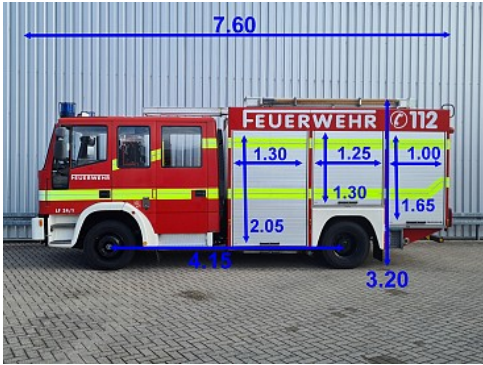

TOP TRUCKS.NL

SPECIALIZED IN USED TRUCKS