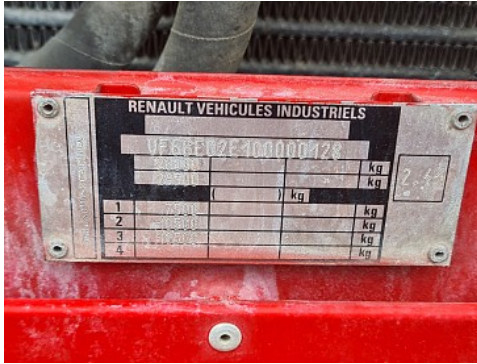

TOP TRUCKS.NL

SPECIALIZED IN USED TRUCKS