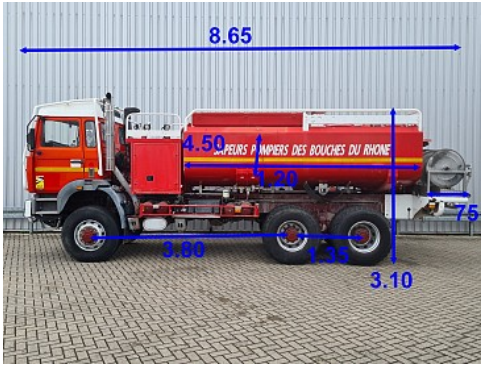

TOP TRUCKS.NL

SPECIALIZED IN USED TRUCKS