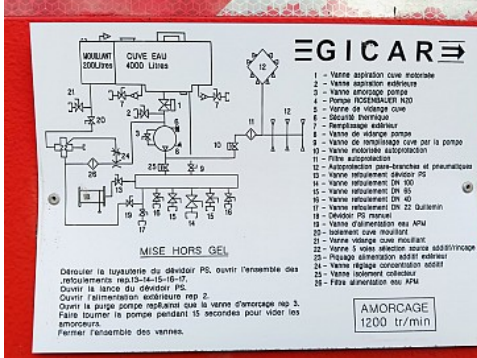

MAN LE 18.220

4x4 -4.000 ltr -200 ltr Foam -Camper -Fire, Brandweer, Expeditie, Rally

Price **On request**

Reference	TT 4689
Brand	MAN
Model	LE 18.220
Date registration	05-04-2005
Chassis number	WMAL90ZZ95Y140645
Mileage	35.294 km
Power	220 pk
Emmissionclass	Euro 3
Configuration	4x4
Wheelbase	360 cm

Specifications

General

Mileage:	35.294 km
Number of seats:	4
Number of gears:	6
Transmission:	Handmatig
Number of keys:	1
PTO:	2.603 uur

Dimensions total

Length:	675 cm
Width:	245 cm
Height:	310 cm

Weight

GVW:	14.000 kg
Mass empty:	8.940 kg
Load capacity:	5.060 kg
Maximum mass assembly:	17.500 kg

Structure

Length:	300 cm
Width:	230 cm
Height:	70 cm
Tank capacity:	4.000 liters

Description

Rosenbauer pump N20
1,000 ltr min / 15 bar
200 ltr foam

Accessories

1 tank PTO ,

TOP TRUCKS.NL

SPECIALIZED IN USED TRUCKS