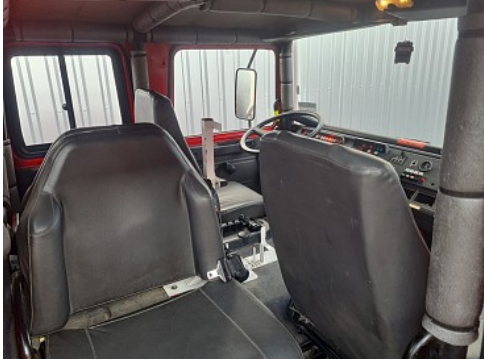

Specifications

General

Mileage:	62.253 km
Number of seats:	4
Number of gears:	6
Transmission:	Handmatig
PTO:	520 uur

Dimensions total

Length:	640 cm
Width:	235 cm
Height:	290 cm

Weight

GVW:	12.000 kg
Mass empty:	6.720 kg
Load capacity:	5.280 kg
Maximum mass assembly:	15.500 kg

Structure

Length:	260 cm
Width:	260 cm
Height:	70 cm
Tank capacity:	3.600 liters

Accessories

1 tank PTO ,

TOP TRUCKS.NL

SPECIALIZED IN USED TRUCKS