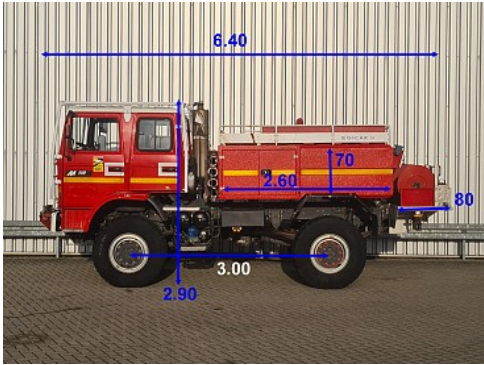

Renault Midliner M210

4x4 -3.600 ltr -Brandweer, Feuerwehr, Fire brigade -Expeditie, Camper - 3,5 t. Lier, Winch

Price **On request**

Reference	TT 4669
Brand	Renault
Model	Midliner M210
Date registration	25-10-2000
Chassis number	VF640BCA000001203
Mileage	62.253 km
Power	240 pk
Emmissionclass	Euro 2
Configuration	4x4
Wheelbase	300 cm

Specifications

General

Mileage:	62.253 km
Number of seats:	4
Number of gears:	6
Transmission:	Handmatig
PTO:	520 uur

Dimensions total

Length:	640 cm
Width:	235 cm
Height:	290 cm

Weight

GVW:	12.000 kg
Mass empty:	6.720 kg
Load capacity:	5.280 kg
Maximum mass assembly:	15.500 kg

Structure

Length:	260 cm
Width:	260 cm
Height:	70 cm
Tank capacity:	3.600 liters

Accessories

1 tank PTO ,

TOP TRUCKS.NL

SPECIALIZED IN USED TRUCKS

TOP TRUCKS.NL

SPECIALIZED IN USED TRUCKS