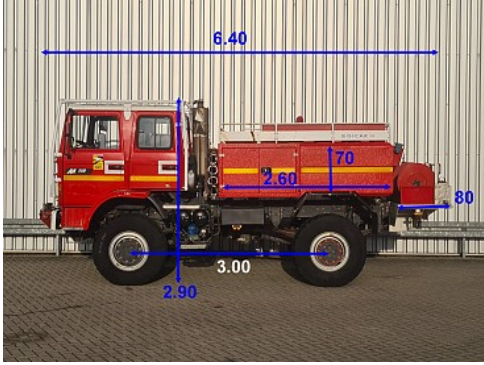

Renault Midliner M210

4x4 -3.600 ltr -Brandweer, Feuerwehr, Fire brigade -Expeditie, Camper - 3,5 t. Lier, Winch

Price **On request**

Reference	TT 4669
Brand	Renault
Model	Midliner M210
Date registration	25-10-2000
Chassis number	VF640BCA000001203
Mileage	62.253 km
Power	240 pk
Emmissionclass	Euro 2
Configuration	4x4
Wheelbase	300 cm

Specifications

General

Mileage:	62.253 km
Number of seats:	4
Number of gears:	6
Transmission:	Handmatig
PTO:	520 uur

Dimensions total

Length:	640 cm
Width:	235 cm
Height:	290 cm

Weight

GVW:	12.000 kg
Mass empty:	6.720 kg
Load capacity:	5.280 kg
Maximum mass assembly:	15.500 kg

Structure

Length:	260 cm
Width:	260 cm
Height:	70 cm
Tank capacity:	3.600 liters

Accessories

1 tank PTO ,

TOP TRUCKS.NL

SPECIALIZED IN USED TRUCKS