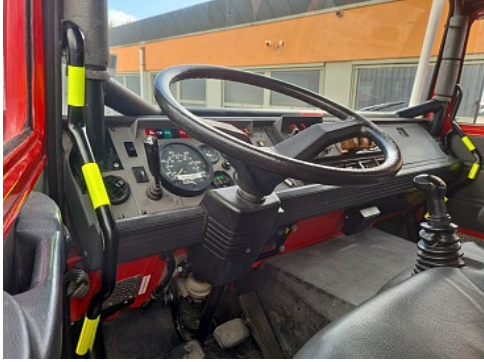

Specifications

General

Mileage:	62.253 km
Number of seats:	4
Number of gears:	6
Transmission:	Handmatig
PTO:	520 uur

Dimensions total

Length:	640 cm
Width:	235 cm
Height:	290 cm

Weight

GVW:	12.000 kg
Mass empty:	6.720 kg
Load capacity:	5.280 kg
Maximum mass assembly:	15.500 kg

Structure

Length:	260 cm
Width:	260 cm
Height:	70 cm
Tank capacity:	3.600 liters

Accessories

1 tank PTO ,

TOP TRUCKS.NL

SPECIALIZED IN USED TRUCKS