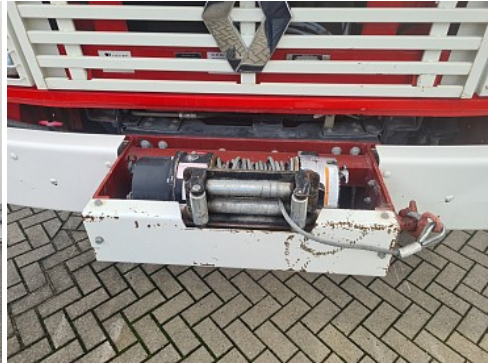

Renault Midliner M210

4x4 -3.600 ltr -Brandweer, Feuerwehr, Fire brigade -Expeditie, Camper - 3,5 t. Lier, Winch

Price **On request**

Reference	TT 4669
Brand	Renault
Model	Midliner M210
Date registration	25-10-2000
Chassis number	VF640BCA000001203
Mileage	62.253 km
Power	240 pk
Emmissionclass	Euro 2
Configuration	4x4
Wheelbase	300 cm

Specifications

General

Mileage:	62.253 km
Number of seats:	4
Number of gears:	6
Transmission:	Handmatig
PTO:	520 uur

Dimensions total

Length:	640 cm
Width:	235 cm
Height:	290 cm

Weight

GVW:	12.000 kg
Mass empty:	6.720 kg
Load capacity:	5.280 kg
Maximum mass assembly:	15.500 kg

Structure

Length:	260 cm
Width:	260 cm
Height:	70 cm
Tank capacity:	3.600 liters

Accessories

1 tank PTO ,

TOP TRUCKS.NL

SPECIALIZED IN USED TRUCKS

TOP TRUCKS.NL

SPECIALIZED IN USED TRUCKS