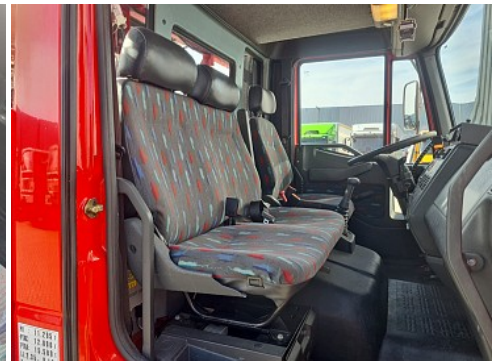

Iveco Eurocargo 120E23

Camiva EPAS 25 Ladderwagen, Ladder Truck, Arbeitsbuhne

Price **On request**

Reference	TT 4650
Brand	Iveco
Model	Eurocargo 120E23
Date registration	29-11-2001
Chassis number	ZCFA1EG0002351770
Mileage	25.595 km
Power	230 pk
Emmissionclass	Euro 3
Configuration	4x2
Wheelbase	370 cm

Specifications

General

Mileage:	25.595 km
Number of seats:	3
Number of gears:	6
Transmission:	Handmatig
Number of keys:	1
PTO:	610 uur

Dimensions total

Length:	810 cm
Width:	235 cm
Height:	330 cm

Weight

GVW:	12.000 kg
Mass empty:	11.295 kg
Load capacity:	705 kg
Maximum mass assembly:	15.500 kg

Structure

Length:	810 cm
---------	--------

Accessories

1 tank PTO ,

TOP TRUCKS.NL

SPECIALIZED IN USED TRUCKS

TOP TRUCKS.NL

SPECIALIZED IN USED TRUCKS