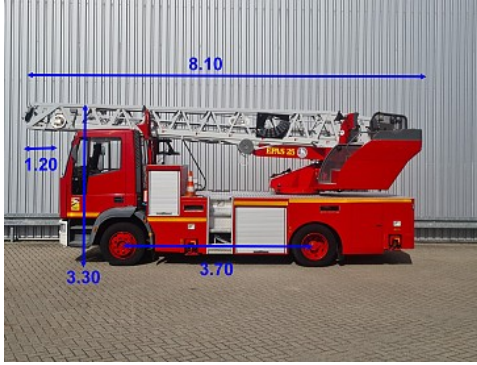

Iveco Eurocargo 120E23

Camiva EPAS 25 Ladderwagen, Ladder Truck, Arbeitsbuhne

Price **On request**

Reference	TT 4650
Brand	Iveco
Model	Eurocargo 120E23
Date registration	29-11-2001
Chassis number	ZCFA1EG0002351770
Mileage	25.595 km
Power	230 pk
Emmissionclass	Euro 3
Configuration	4x2
Wheelbase	370 cm

Specifications

General

Mileage:	25.595 km
Number of seats:	3
Number of gears:	6
Transmission:	Handmatig
Number of keys:	1
PTO:	610 uur

Dimensions total

Length:	810 cm
Width:	235 cm
Height:	330 cm

Weight

GVW:	12.000 kg
Mass empty:	11.295 kg
Load capacity:	705 kg
Maximum mass assembly:	15.500 kg

Structure

Length:	810 cm
---------	--------

Accessories

1 tank PTO ,

TOP TRUCKS.NL

SPECIALIZED IN USED TRUCKS

TOP TRUCKS.NL

SPECIALIZED IN USED TRUCKS