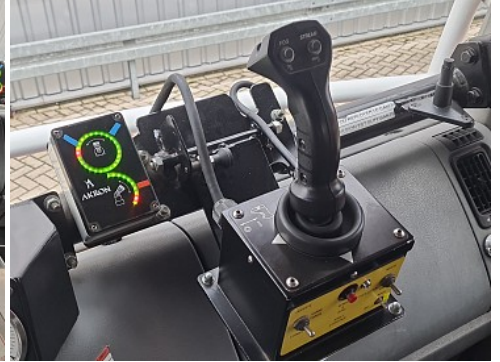

### Accessories

1 tank Cruise control Electric windows Electric mirrors PTO  
Rotating beacon (s) ,