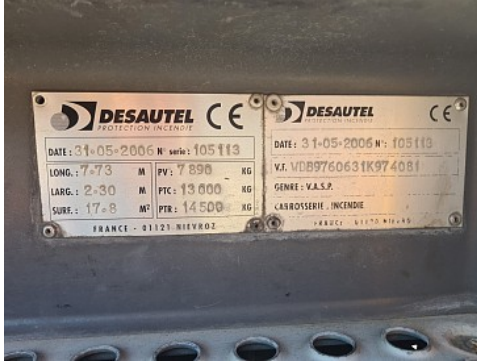

TOP TRUCKS.NL

SPECIALIZED IN USED TRUCKS