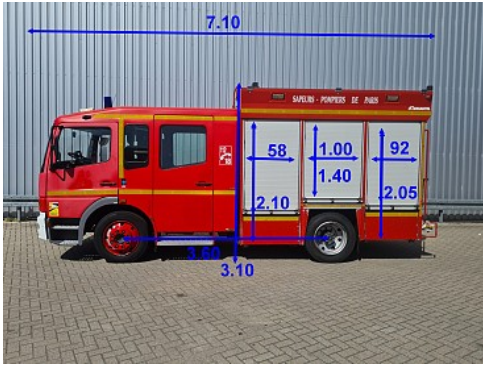

TOP TRUCKS.NL

SPECIALIZED IN USED TRUCKS