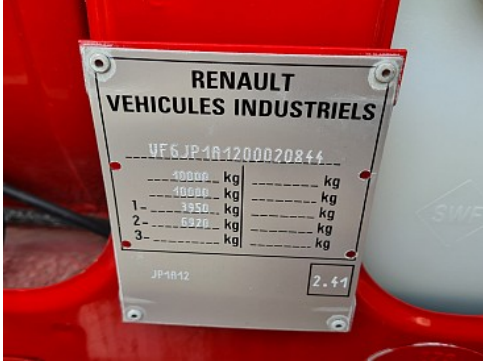

TOP TRUCKS.NL

SPECIALIZED IN USED TRUCKS