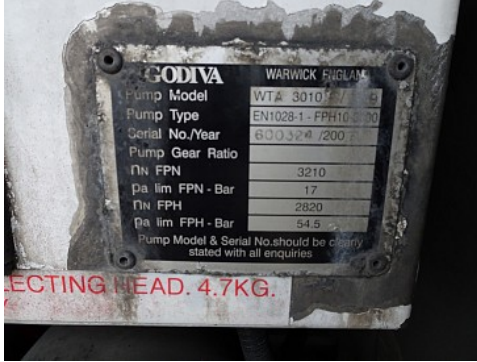

TOP TRUCKS.NL

SPECIALIZED IN USED TRUCKS