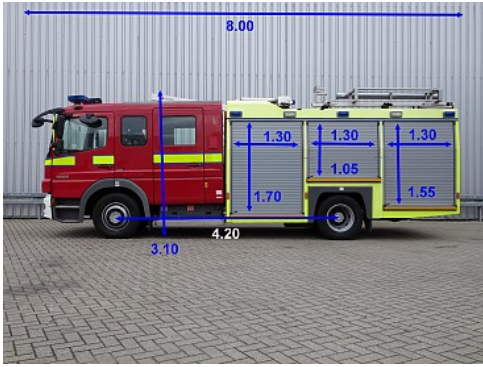

TOP TRUCKS.NL

SPECIALIZED IN USED TRUCKS