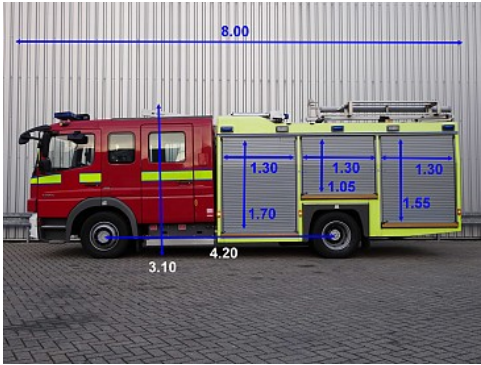

TOP TRUCKS.NL

SPECIALIZED IN USED TRUCKS